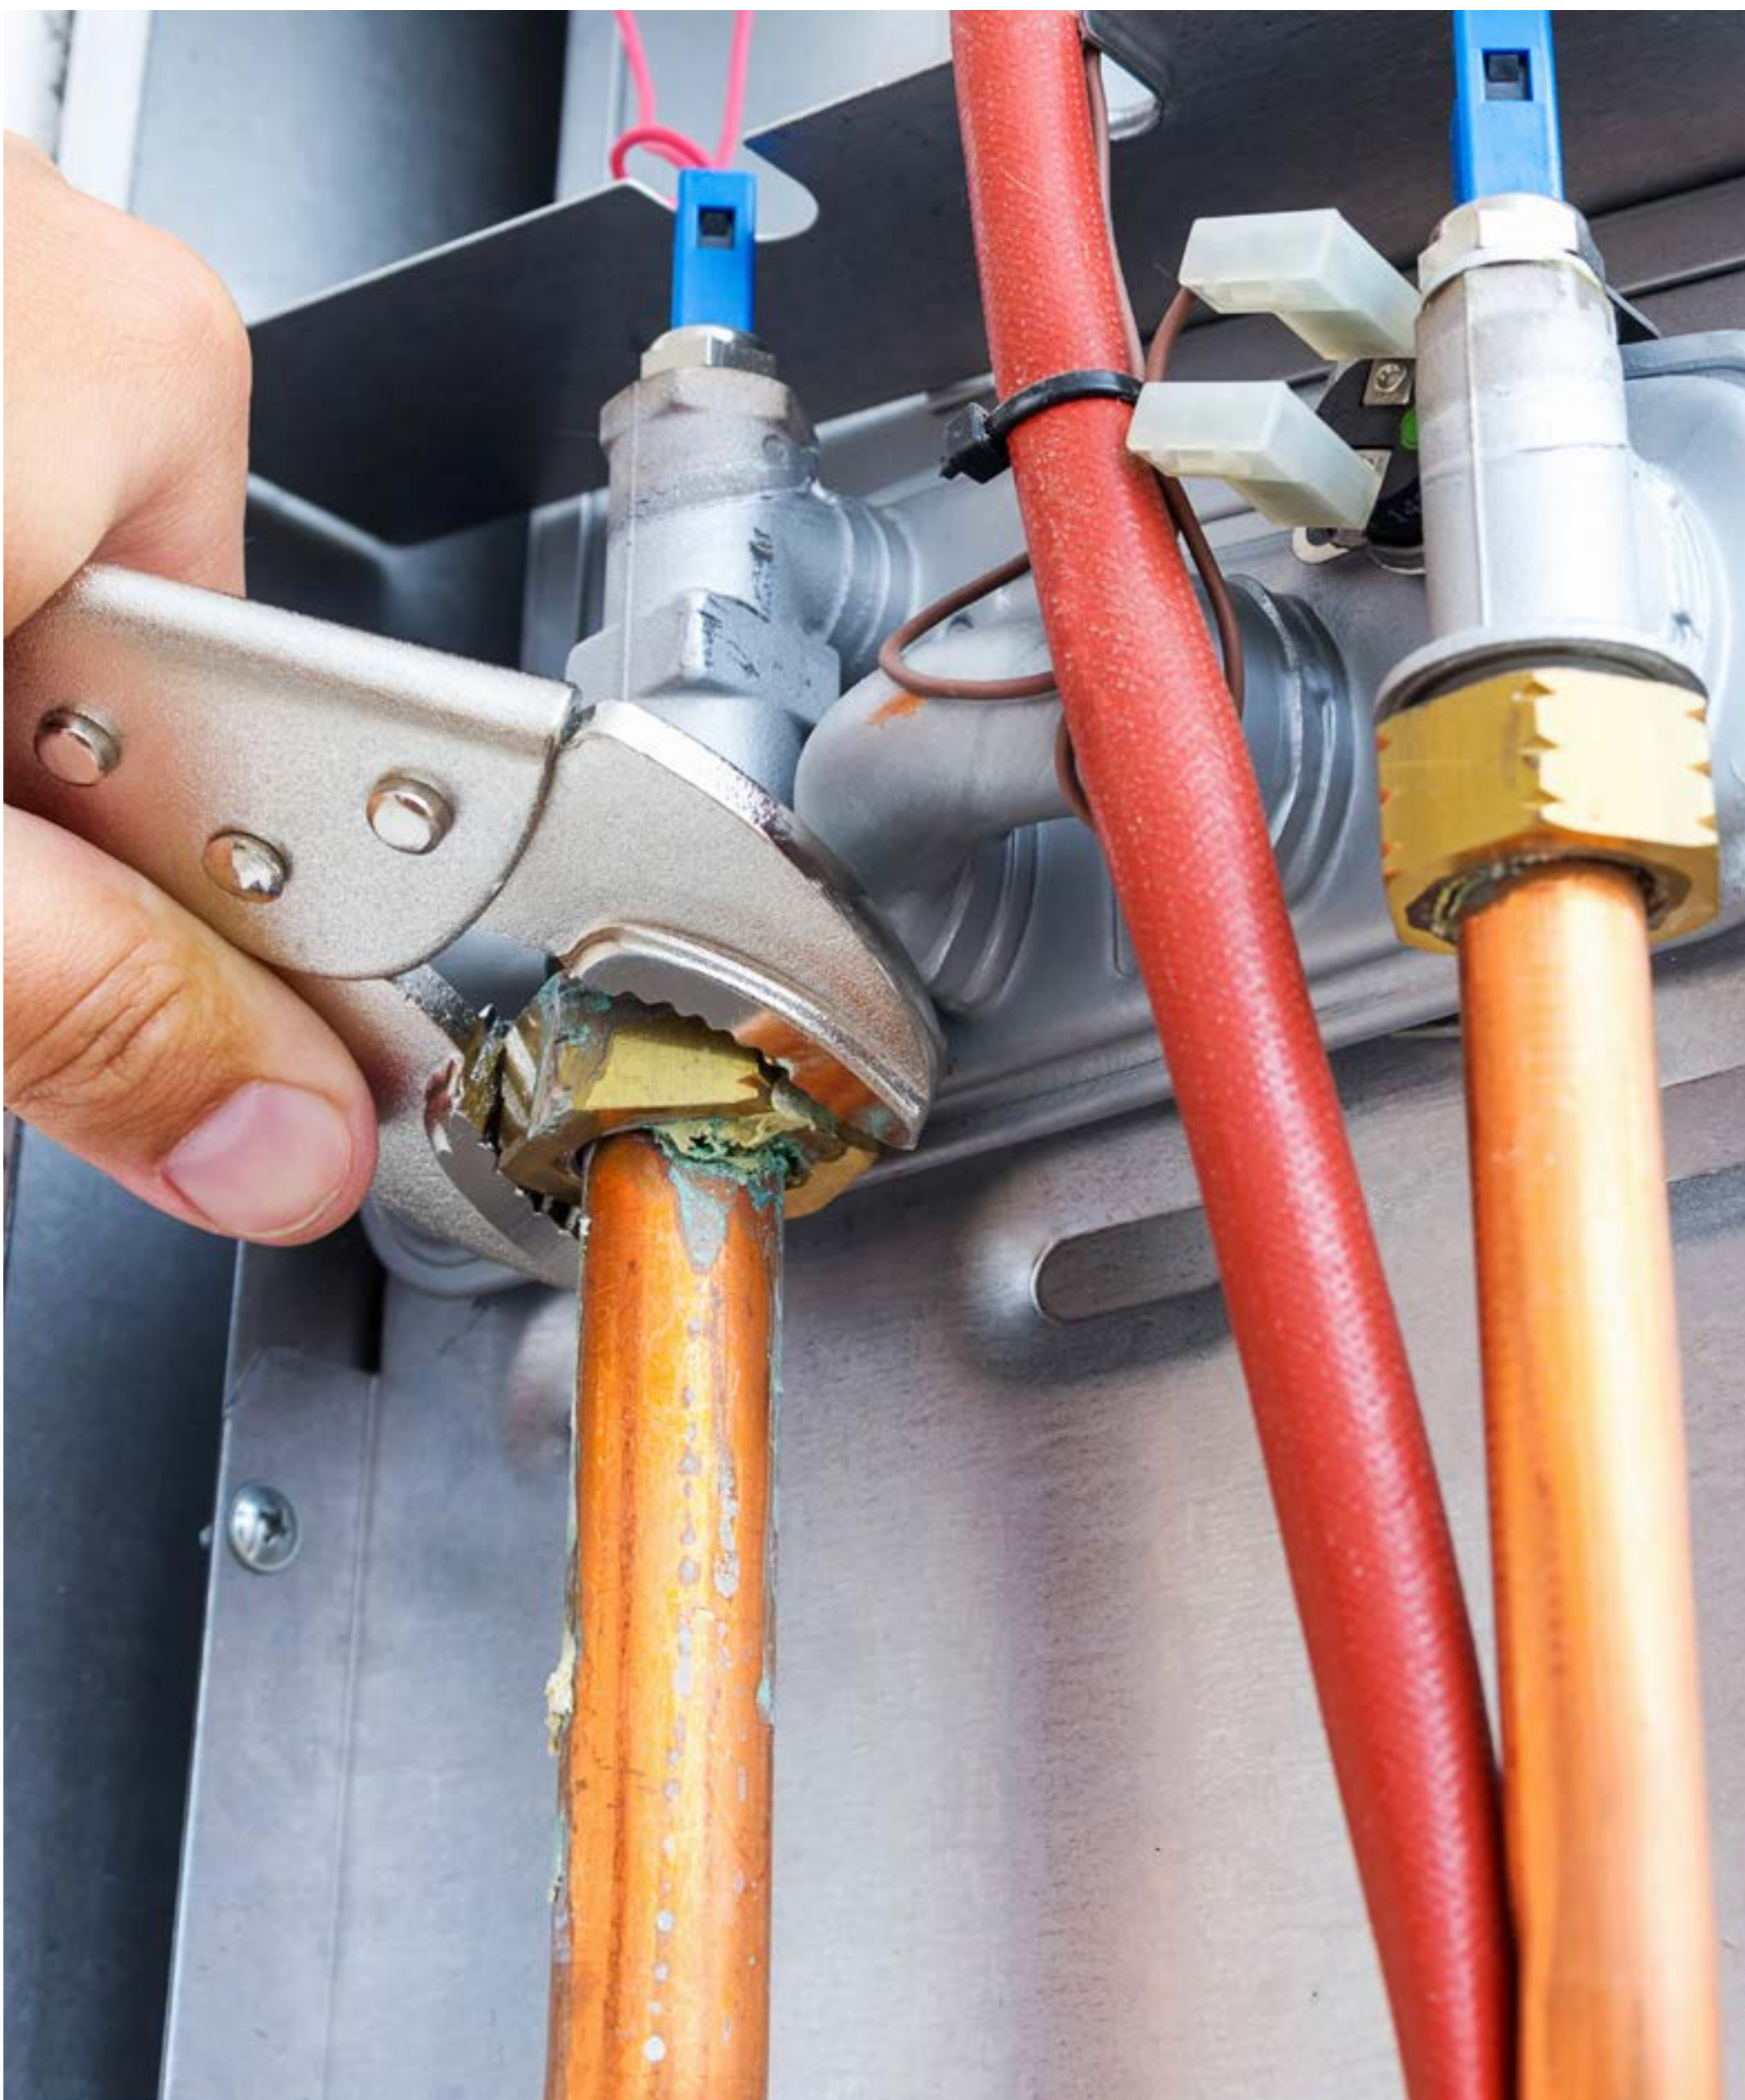

GAS FITTING

IF YOU REQUIRE GAS FITTING, WE HAVE OVER 60 YEARS COMBINED EXPERIENCE.

Odisto iumenim olentio. Nobitae eaquis nonsequid que nam quo quunt. Molute consequam re nis arum volor aut officaestia nem facepel icatque sam qui nus, nonsed que dictaquodi dis sitiam et re re cusa voluptatum si sapererupta voluptio iliatiatumet rendae est magnati untorit autem id ulliquia apitem in pliquatia plaut ut ommodis excerunt faccull uptatus mil molorem imus, utestibus doluptat quia nobis si im ut velendam latectessi delitaqui doluptatis non nosae qui dolori as aboris eaqui tem.

Ut laccum illessita debis et eaque doluptur, test fugiti nobit rerro digenie niendis am, omniae est quiatempos que sant, voluptaspit, omnimi, enesendunt. Non re sedis mo corepraest doluptae porestis net omnihitati

CONTACT US TODAY